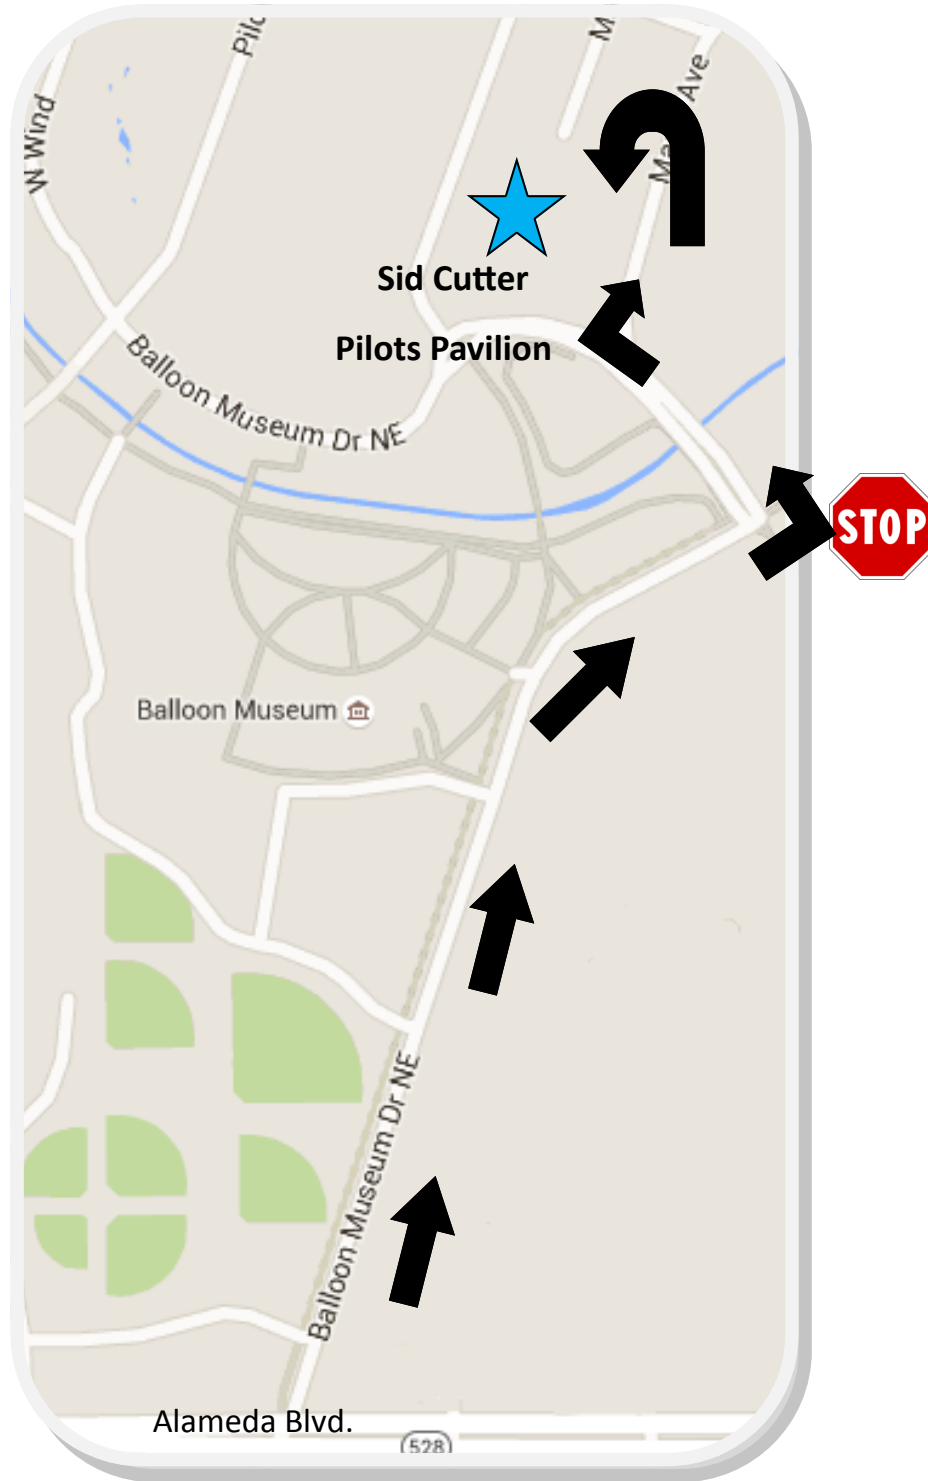

# Directions to Sid Cutter Pilots Pavilion

- Turn off of Alameda onto Balloon Museum Dr.
- Proceed down Balloon Museum Dr (past the Balloon Museum-copper roofed building)
- Turn left at the stop sign
- Turn right into large double gates
- Proceed North 200 yards
- Perform a U turn to the left and proceed into parking area